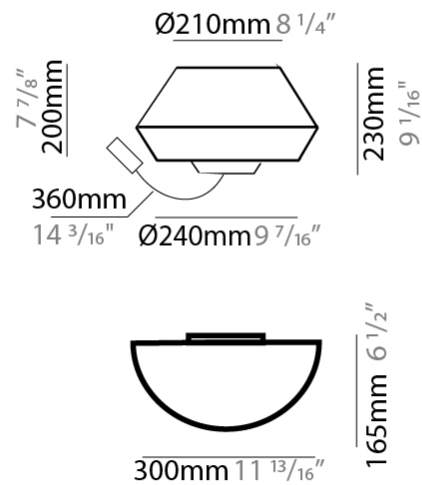

PHYSICAL

Shape: Round _____
Width (mm): 300 _____
Width (in): 11 ¹³/₁₆ _____
Height (mm): 230 _____
Depth (mm): 300 _____
Height (in): 9 ¹/₁₆ _____
Extension (mm): 165 _____
Extension (in): 6 ¹/₂ _____
Weight (kg): 1.2 _____
Weight (lbs): 2.6 _____
Diffuser: Satin Glass _____
Fixture Finish: BEI / BLK / BLU / COG / DGN / GRY / MRN / MOC / MUS / OLV / SIL / STN / TER / WHI _____
Holder Finish: MBK _____
Accent Finish: BLK _____
Fixture Material: Fabric Cord / Metal _____
Primary Material: Fabric - Recycled _____
Upon Request: Matte White Holder and Accent Finish _____

ELECTRICAL

Number of Lamps: 1 _____
Lamp Type: LED + LED Retrofit _____
Input Wattage (W): 3 (LED) _____
Bulb Included: Bulb Not Included _____
Max. Wattage Per Lamp (W): 15 _____
Lamp Base: E26 _____
Dimming: Non-Dimmable _____
Driver Included: Yes _____
Driver Location: Integrated _____
Driver Type: Constant Current 500mA _____
Driver Class: Class 2 _____
Input Voltage (V): 120 _____
Constant Current (MA): 500 _____
Upon Request: GU24 _____

LED

Number of LEDs: 1 _____
Color Temperature (°K): 4000 _____
Max. Delivered Lumen (lm): 180 _____
CRI: >80 CRI _____
Lamp Life (hrs): 25000 _____

OPTICAL

RATINGS AND CERTIFICATIONS

Certified By: Certified for North American Standards _____
IP rating: IP20 _____